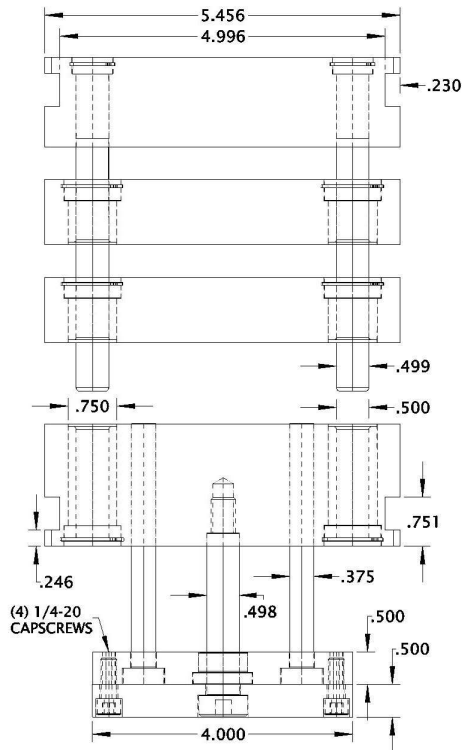

08/09 C-XSU-3P 3 PLATE INSERT 5.0 X 8.0 FITS 08/09 U-FRAME

SHOWN AS SIMPLE GUIDED WITH 4 STRAIGHT LEADER PINS.

YOUR CHOICES INCLUDE:

- * 2 STANDARD LOCATED LEADER PINS (OPTIONAL)
- * ALL THE OPTIONS FOR RETURN PINS, GUIDED EJECTORS OR BLANK EJECTOR PLATES (SEE C-XSU PAGE 6)
- * ALSO AVAILABLE WITH A LAMINATED B-SIDE

CATALOG NUMBER EXAMPLES ONLY	A1	A2	A3	B
08/09 C-XSU-3P-001	1.000	1.000	1.000	1.877
08/09 C-XSU-3P-002	1.000	1.000	1.000	2.377
08/09 C-XSU-3P-003	1.000	1.000	1.000	2.877
08/09 C-XSU-3P-004	1.377	1.000	1.000	1.877
08/09 C-XSU-3P-005	1.377	1.000	1.000	2.377
08/09 C-XSU-3P-006	1.377	1.000	1.000	2.877

ORDERING EXAMPLES:

08/09 C-XSU-3P-005
 08/09 C-XSU-3P-001
 08/09 C-XSU-3P-003

CUSTOM ORDER EXAMPLES:

08/09 C-XSU-3P	08/09 C-XSU-3P
A1 1.877	A1 1.377
A2 1.250	A2 1.877
A3 1.377	A3 1.000
B2 1.627	B 2.377
B 2.377	

CAN BE ORDERED IN ANY COMBINATION OF 1.00, 1.377, 1.877, 2.377, OR 2.877.