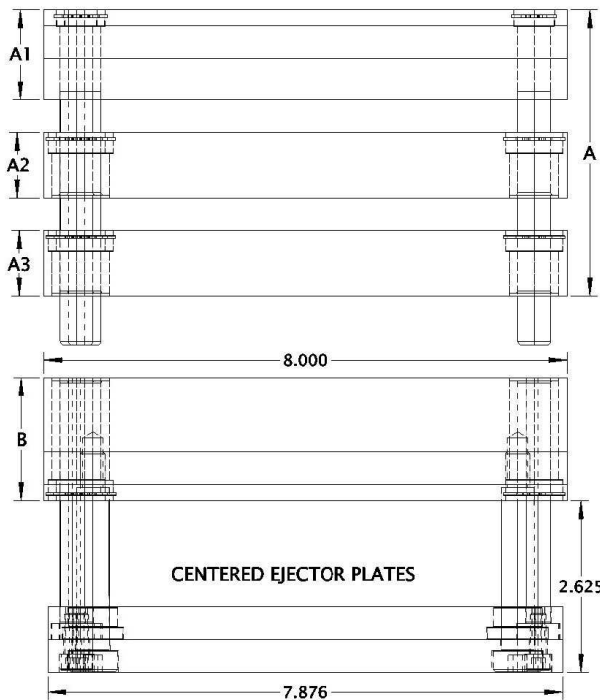

08/09 C-XSU-3P 3 PLATE INSERT 5.0 X 8.0 FITS 08/09 U-FRAME

SHOWN AS SIMPLE GUIDED WITH 4 STRAIGHT LEADER PINS.

YOUR CHOICES INCLUDE:

- * 2 STANDARD LOCATED LEADER PINS (OPTIONAL)
- * ALL THE OPTIONS FOR RETURN PINS, GUIDED EJECTORS OR BLANK EJECTOR PLATES (SEE C-XSU PAGE 6)
- * ALSO AVAILABLE WITH A LAMINATED B-SIDE

CATALOG NUMBER EXAMPLES ONLY	A1	A2	A3	B
08/09 C-XSU-3P-001	1.000	1.000	1.000	1.877
08/09 C-XSU-3P-002	1.000	1.000	1.000	2.377
08/09 C-XSU-3P-003	1.000	1.000	1.000	2.877
08/09 C-XSU-3P-004	1.377	1.000	1.000	1.877
08/09 C-XSU-3P-005	1.377	1.000	1.000	2.377
08/09 C-XSU-3P-006	1.377	1.000	1.000	2.877

ORDERING EXAMPLES:

08/09 C-XSU-3P-005
 08/09 C-XSU-3P-001
 08/09 C-XSU-3P-003

CUSTOM ORDER EXAMPLES:

08/09 C-XSU-3P	08/09 C-XSU-3P
A1 1.877	A1 1.377
A2 1.250	A2 1.877
A3 1.377	A3 1.000
B2 1.627	B 2.377
B 2.377	

CAN BE ORDERED IN ANY COMBINATION OF 1.00, 1.377, 1.877, 2.377, OR 2.877.