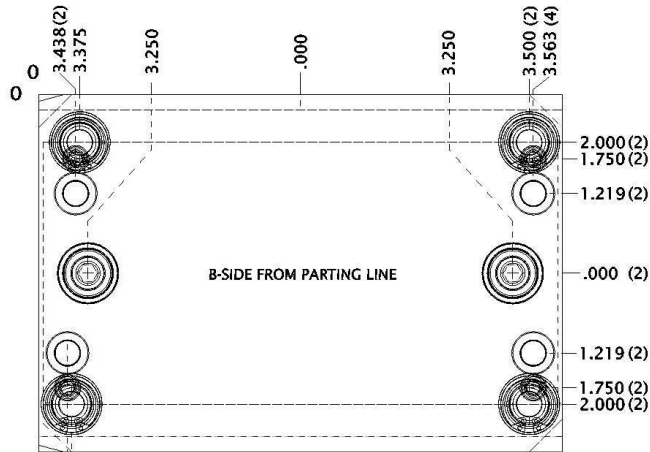

08/09 C-XSU-3P 3 PLATE INSERT 5.0 X 8.0 FITS 08/09 U-FRAME

SHOWN AS SIMPLE GUIDED WITH 4 STRAIGHT LEADER PINS.

YOUR CHOICES INCLUDE:

- * 2 STANDARD LOCATED LEADER PINS (OPTIONAL)
- * ALL THE OPTIONS FOR RETURN PINS, GUIDED EJECTORS OR BLANK EJECTOR PLATES (SEE C-XSU PAGE 6)
- * ALSO AVAILABLE WITH A LAMINATED B-SIDE

CATALOG NUMBER EXAMPLES ONLY	A1	A2	A3	B
08/09 C-XSU-3P-001	1.000	1.000	1.000	1.877
08/09 C-XSU-3P-002	1.000	1.000	1.000	2.377
08/09 C-XSU-3P-003	1.000	1.000	1.000	2.877
08/09 C-XSU-3P-004	1.377	1.000	1.000	1.877
08/09 C-XSU-3P-005	1.377	1.000	1.000	2.377
08/09 C-XSU-3P-006	1.377	1.000	1.000	2.877

ORDERING EXAMPLES:

08/09 C-XSU-3P-005
 08/09 C-XSU-3P-001
 08/09 C-XSU-3P-003

CUSTOM ORDER EXAMPLES:

08/09 C-XSU-3P	08/09 C-XSU-3P
A1 1.877	A1 1.377
A2 1.250	A2 1.877
A3 1.377	A3 1.000
B2 1.627	B 2.377
B 2.377	

CAN BE ORDERED IN ANY COMBINATION OF 1.00, 1.377, 1.877, 2.377, OR 2.877.