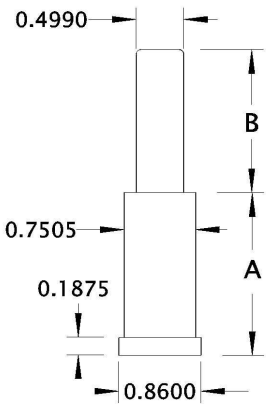

08/09 & 84/90 C-XSU AND C-TLU PINS AND BUSHINGS

Catalog #	A	B
P5-1210-12	1.210	1.250
P5-1210-17	1.210	1.750
P5-1710-12	1.710	1.250
P5-1710-17	1.710	1.750
P5-2210-17	2.210	1.750
P5-2710-17	2.710	1.750