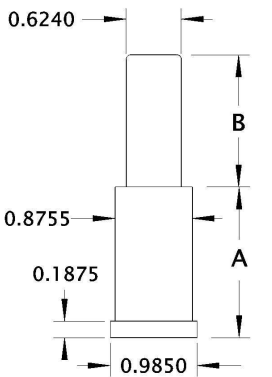

10/12 C-XSU AND C-TLU PINS AND BUSHINGS

Catalog #	A	B
P6-1210-12	1.210	1.250
P6-1710-12	1.710	1.250
P6-1710-17	1.710	1.750
P6-2210-12	2.210	1.250
P6-2210-17	2.210	1.750
P6-2710-12	2.710	1.250
P6-2710-17	2.710	1.750
P6-3210-17	3.210	1.750
P6-3710-17	3.710	1.750